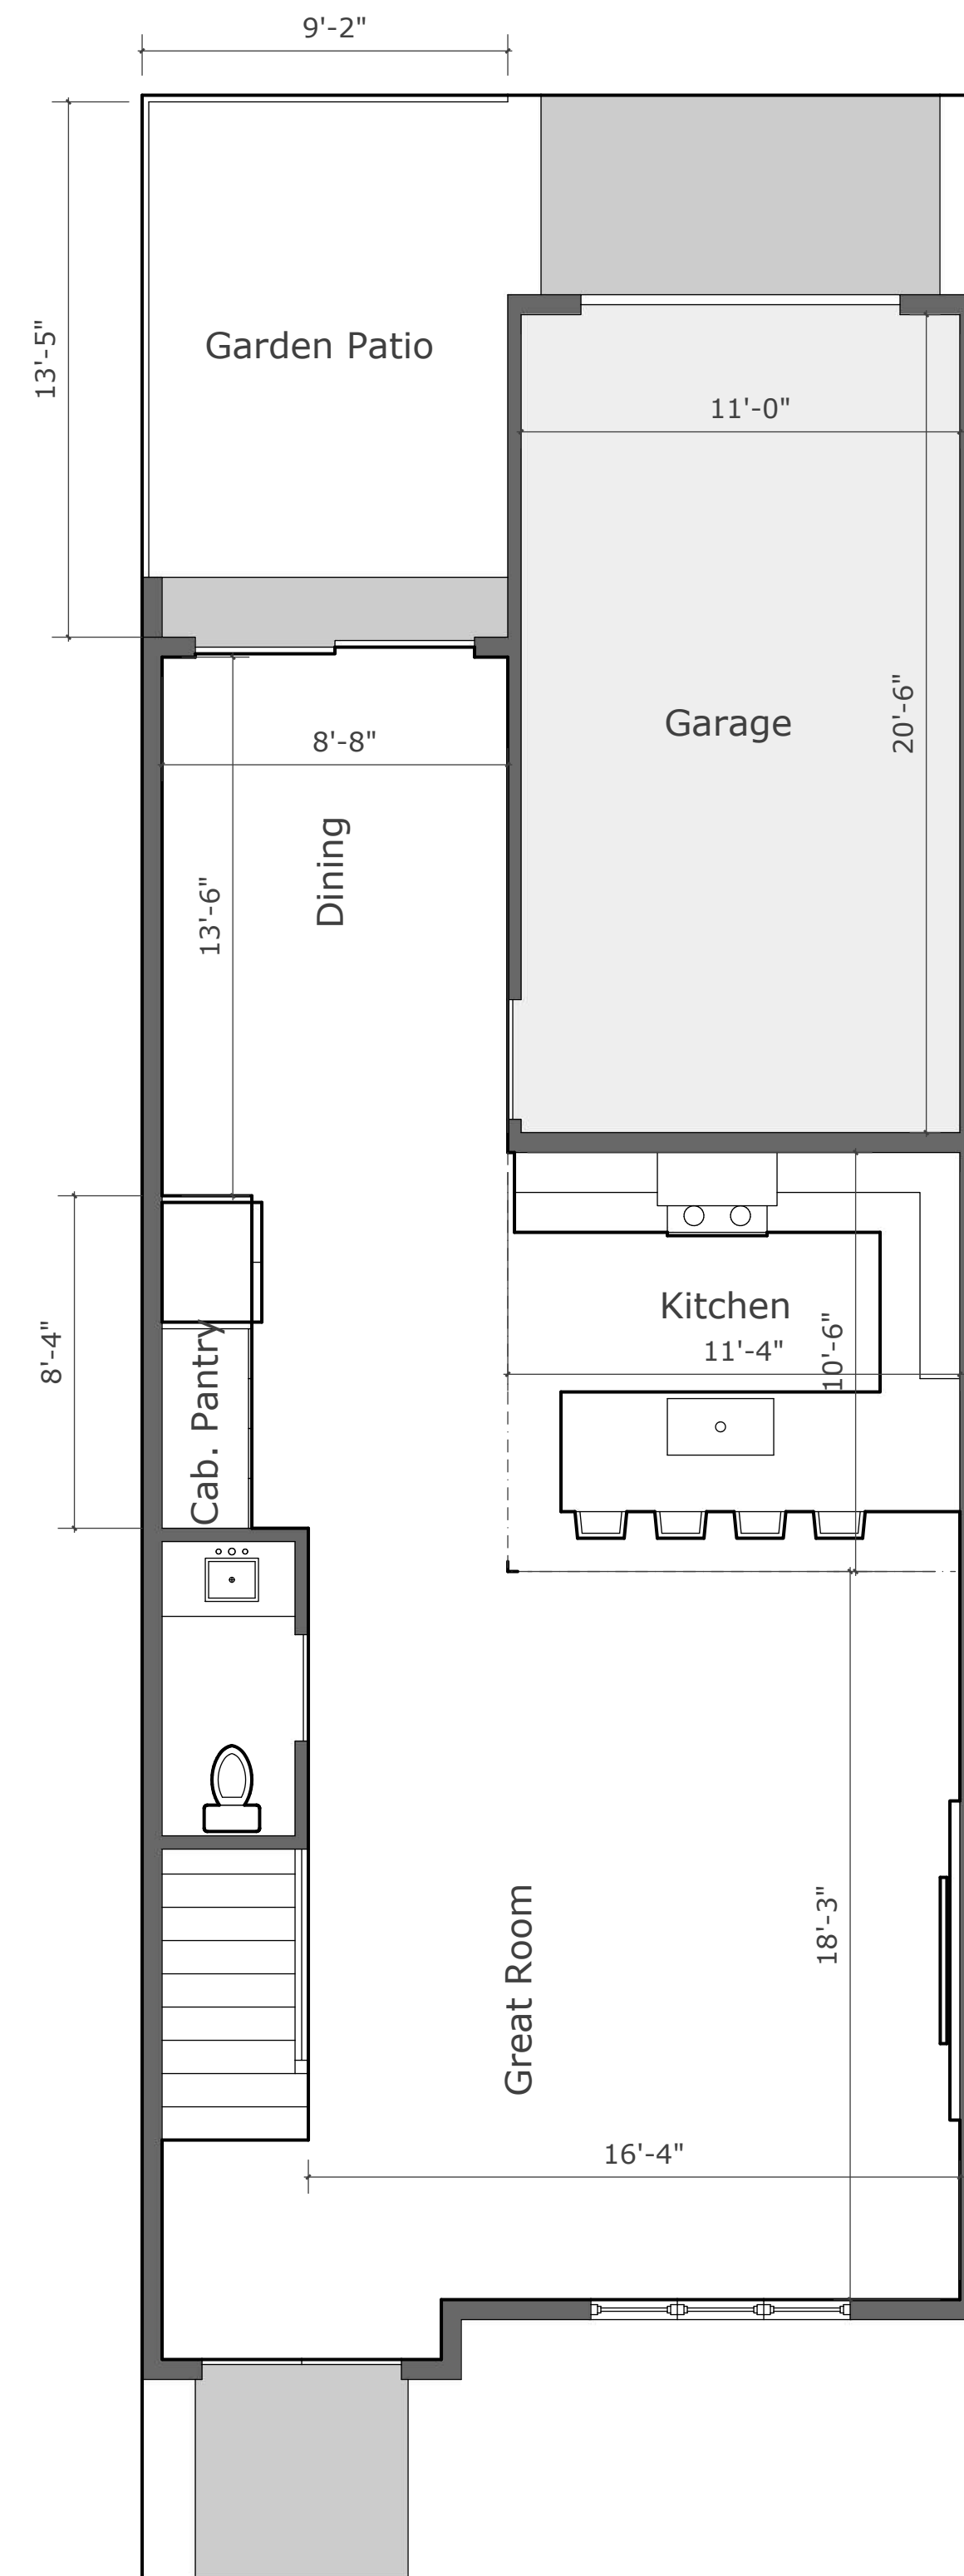

2-Story Townhome Concept

- Interior Unit -
3 Bedroom / 2.5 Bath
1,684 SqFt H&C
1,942 Sqft Total

1st Floor

2nd Floor

1st Floor

2nd Floor

Rooms and Dimensions

PLAN - H

Furniture Concepts

- The VUE in Celebration Pointe -

Scale: 1/4" = 1'