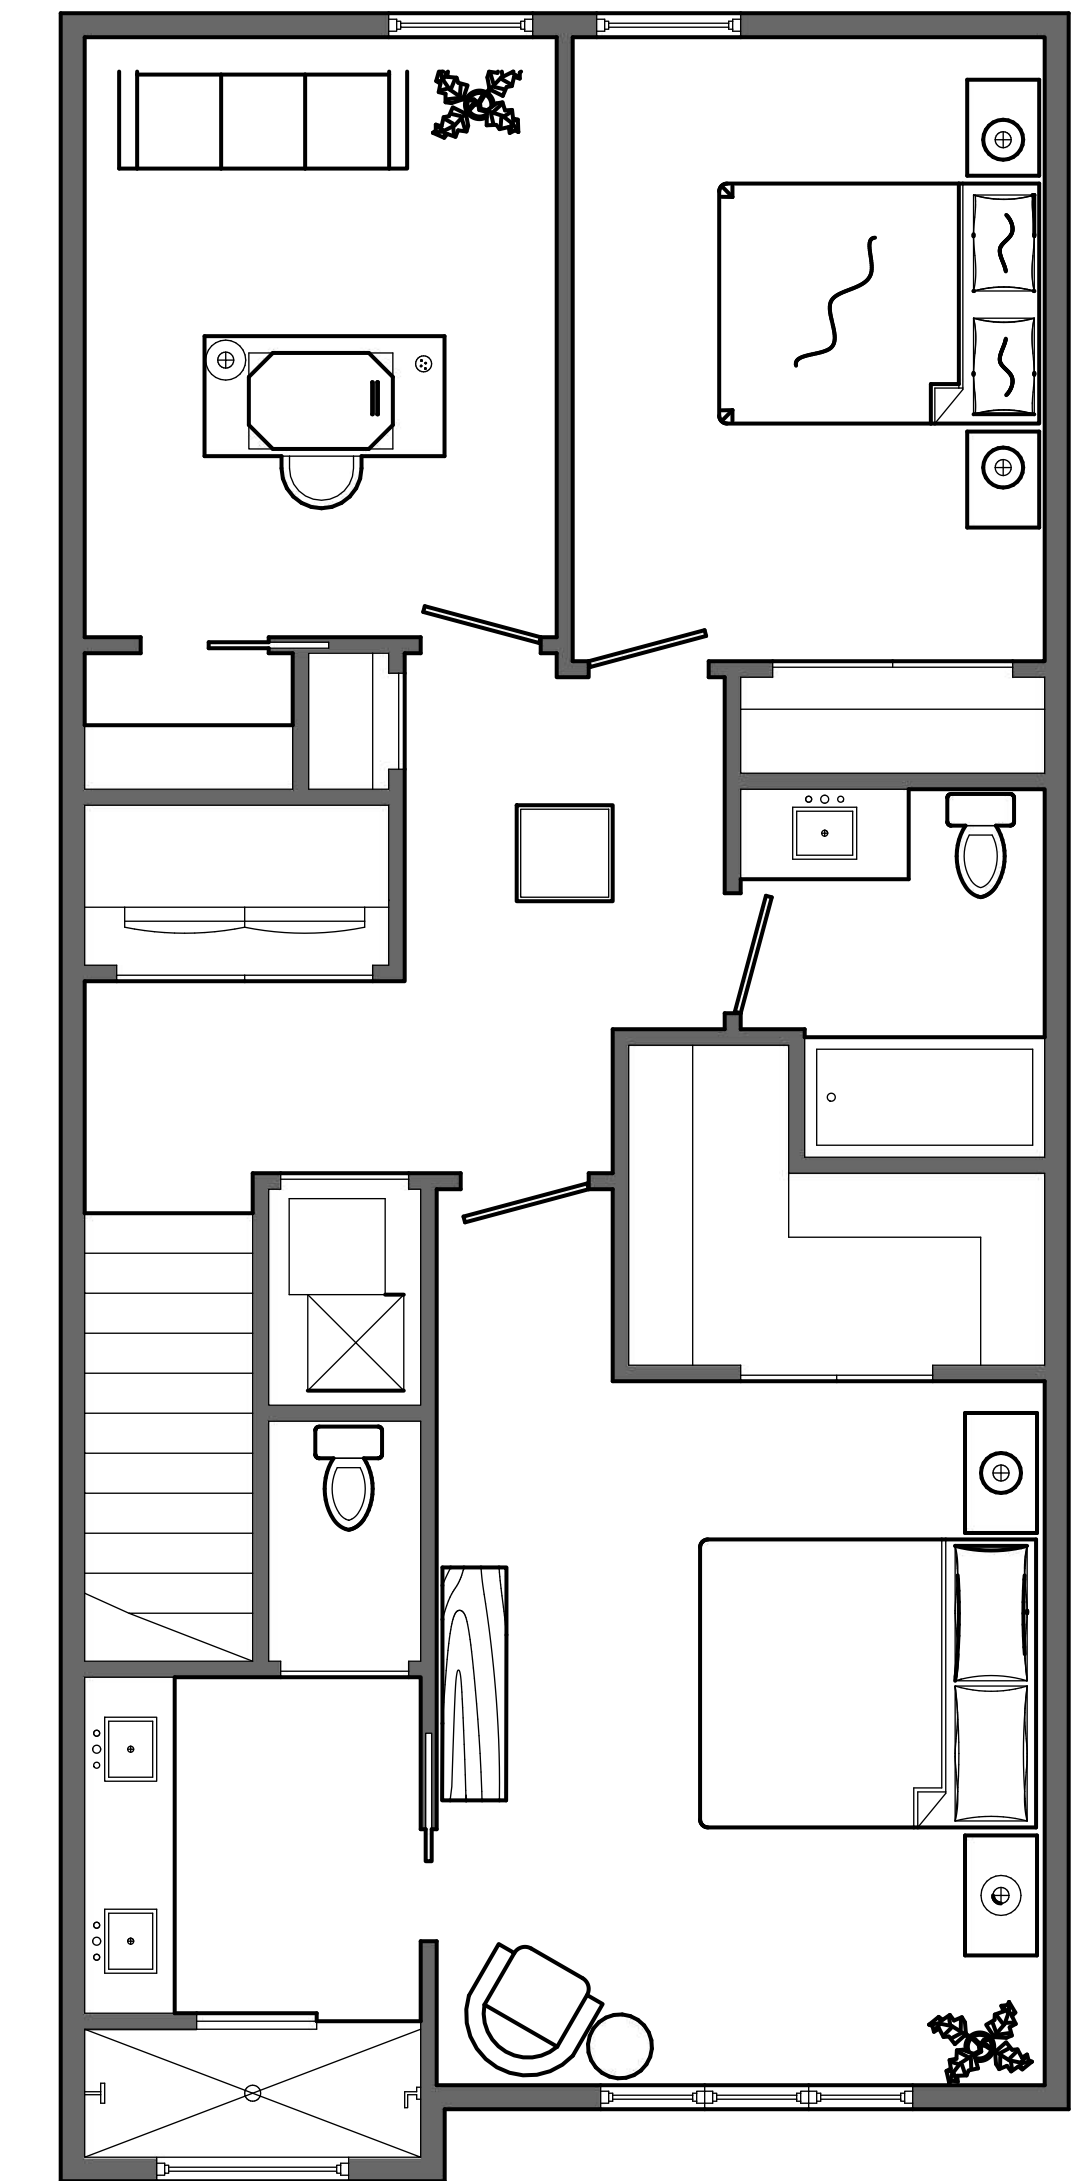

2-Story Townhome Concept

- Interior Unit -
3 Bedroom / 2.5 Bath
1,684 SqFt H&C
1,942 Sqft Total

1st Floor

2nd Floor

1st Floor

2nd Floor

Rooms and Dimensions

PLAN - H

Furniture Concepts

- The VUE in Celebration Pointe -

Scale: 1/4" = 1'