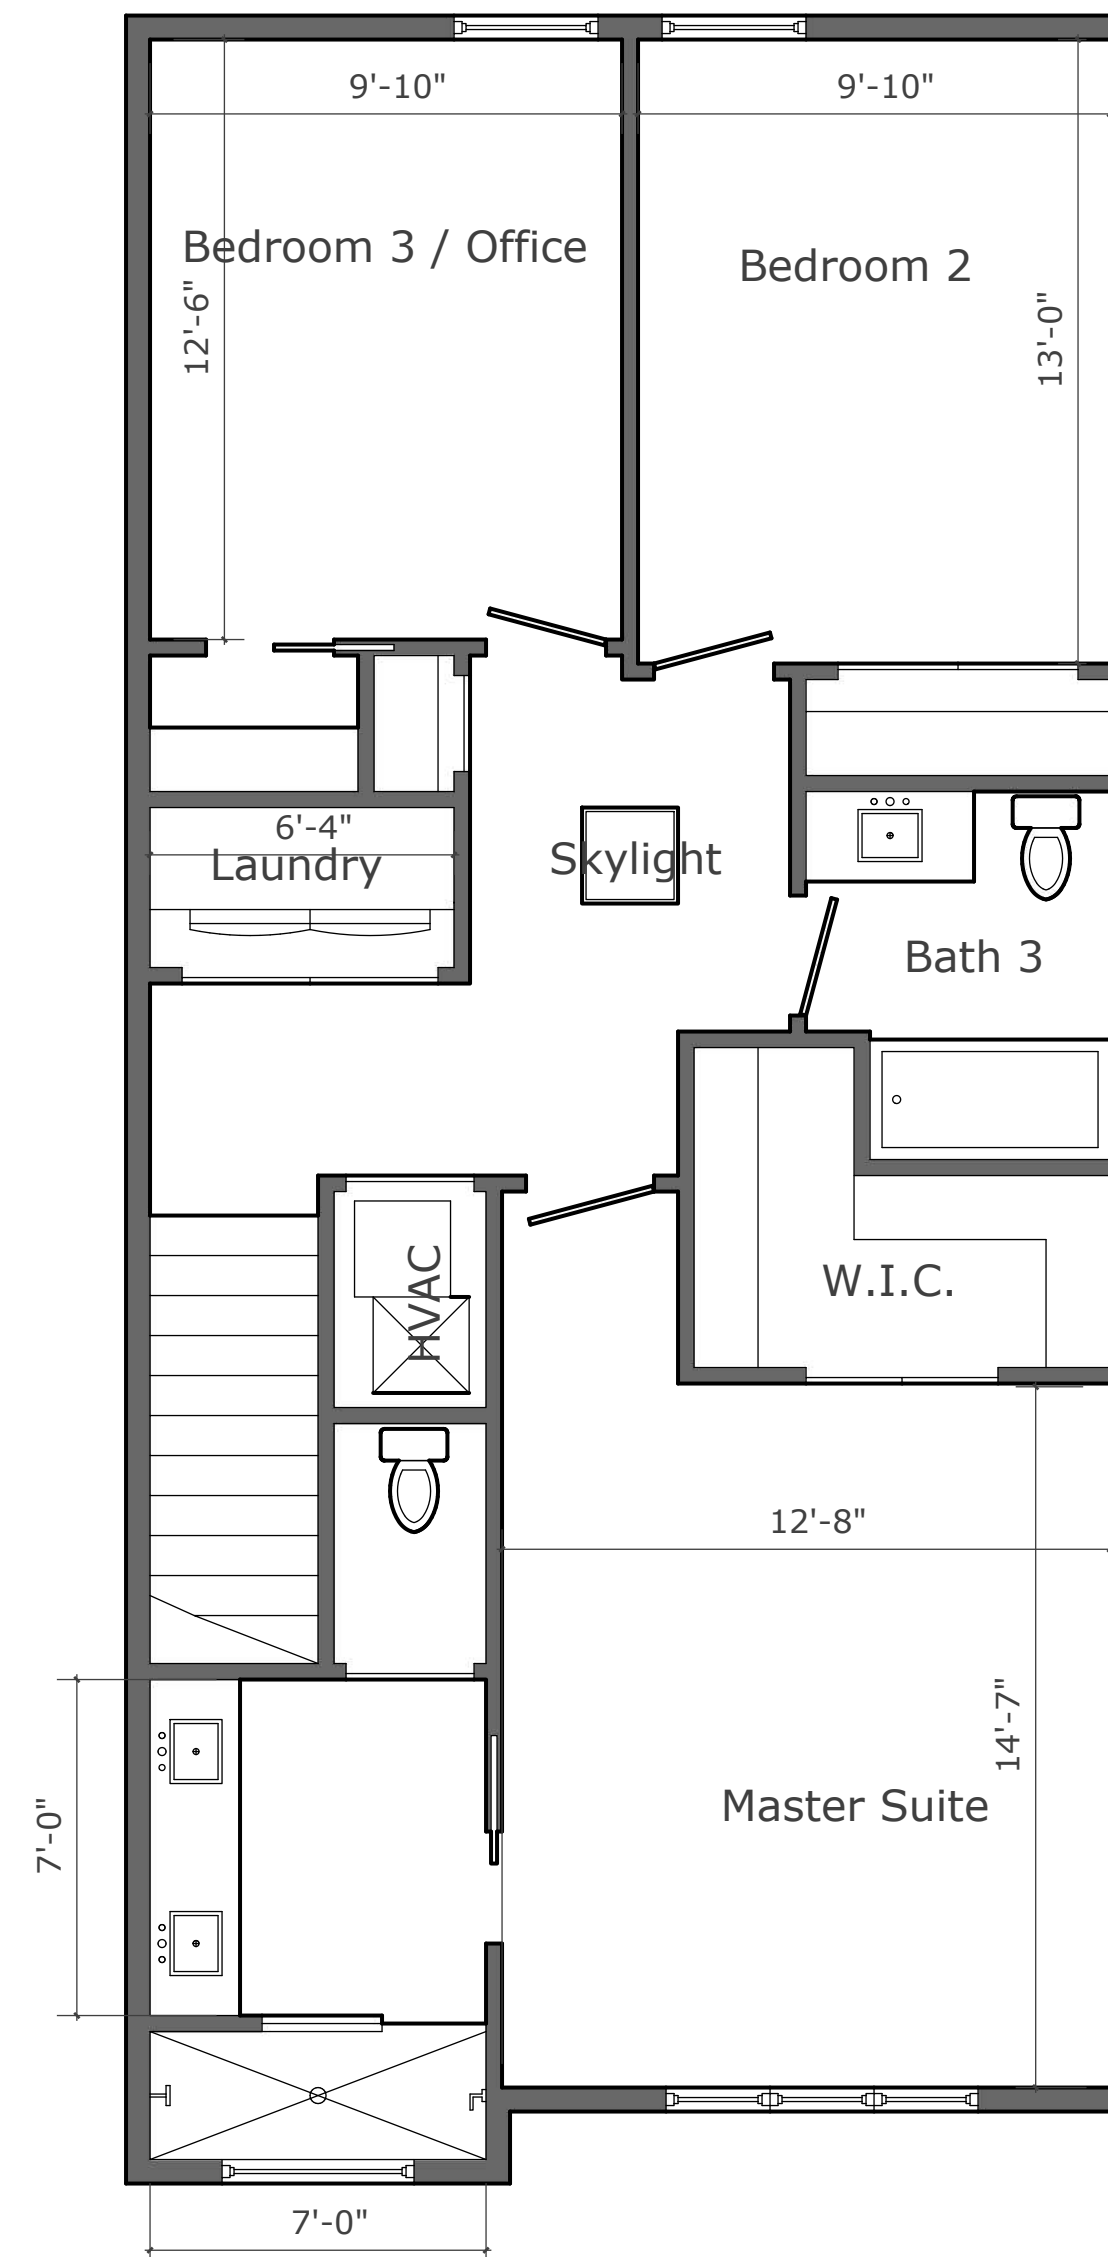

2-Story Townhome Concept

- Interior Unit -
3 Bedroom / 2.5 Bath
1,684 SqFt H&C
1,942 Sqft Total

1st Floor

2nd Floor

1st Floor

2nd Floor

Rooms and Dimensions

PLAN - H

Furniture Concepts

- The VUE in Celebration Pointe -

Scale: 1/4" = 1'