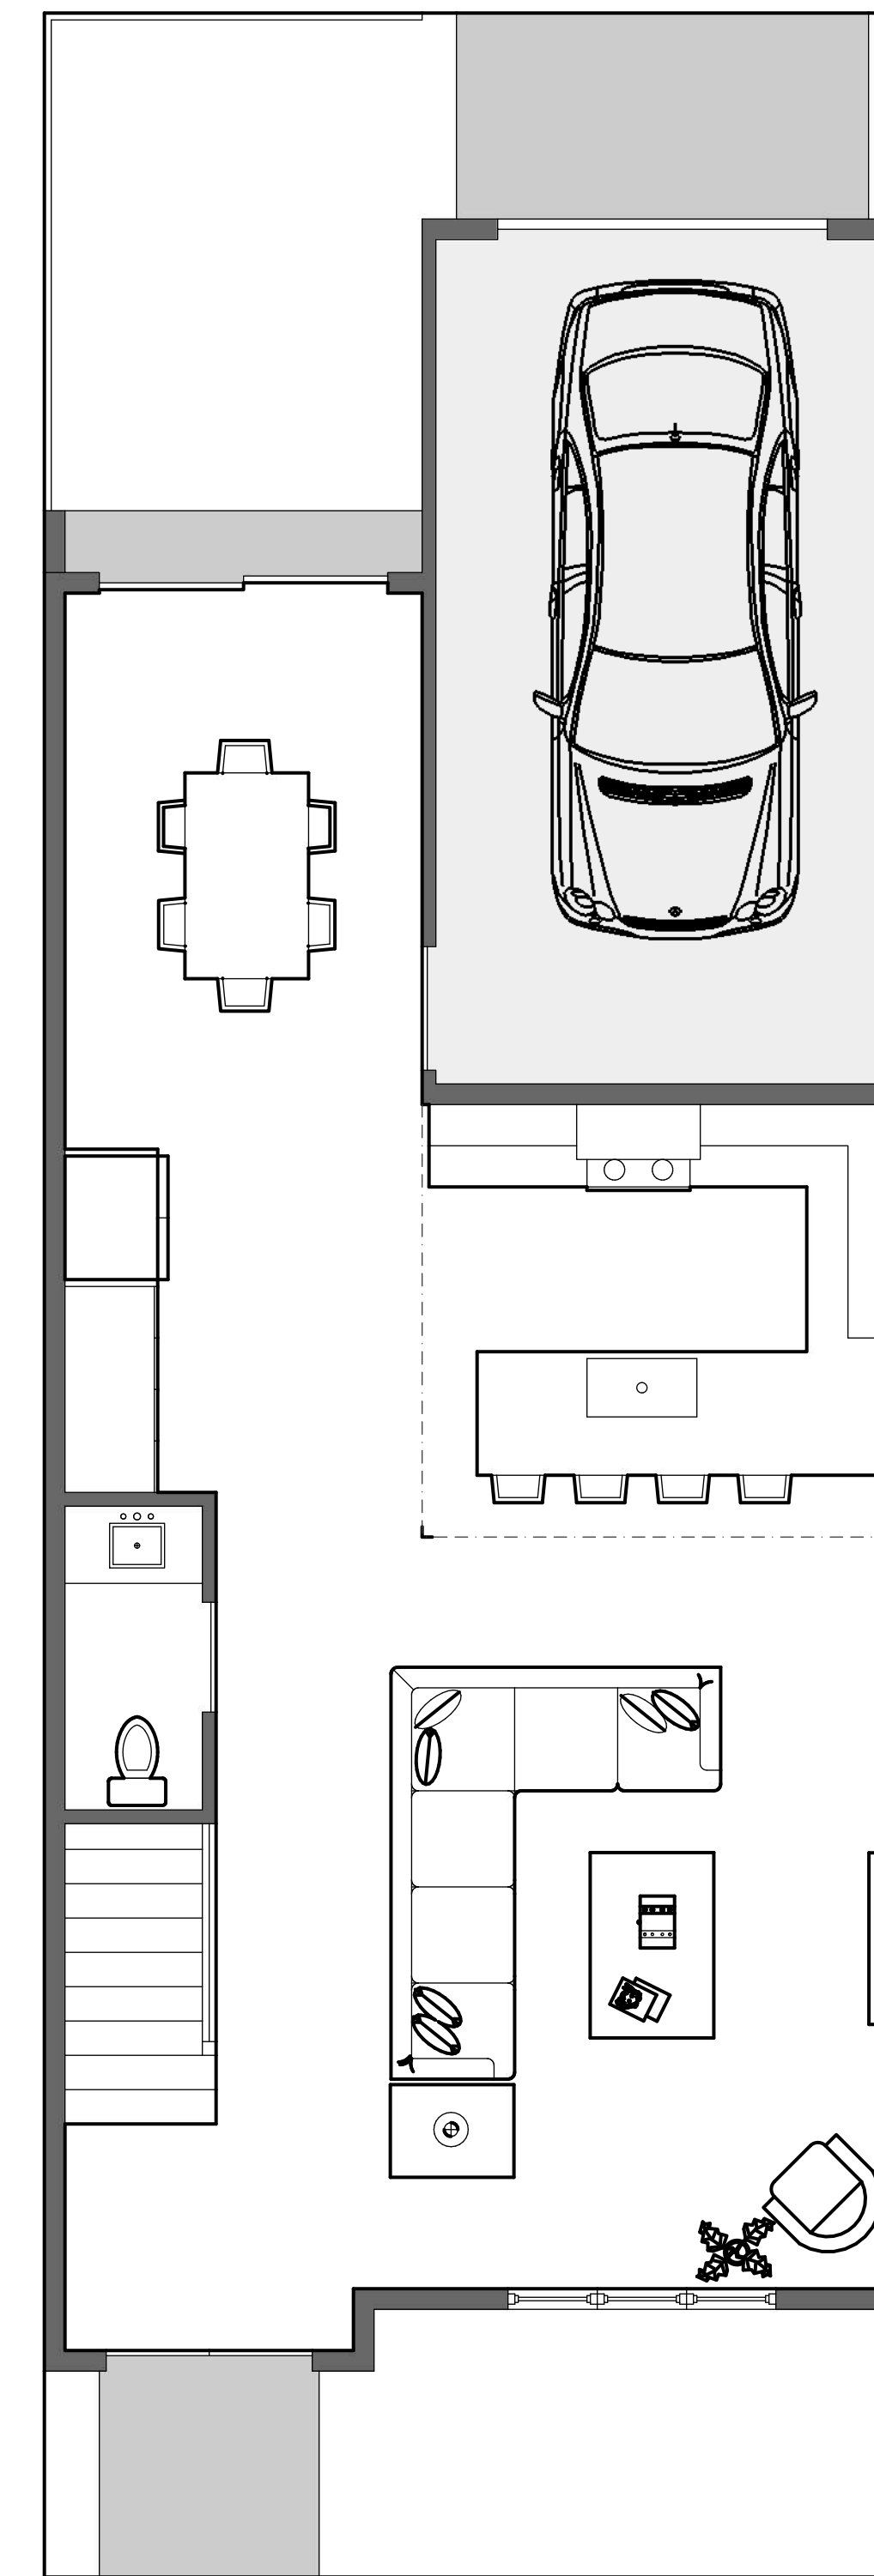

2-Story Townhome Concept

- Interior Unit -
3 Bedroom / 2.5 Bath
1,684 SqFt H&C
1,942 Sqft Total

1st Floor

2nd Floor

1st Floor

2nd Floor

Rooms and Dimensions

PLAN - H

Furniture Concepts

- The VUE in Celebration Pointe -

Scale: 1/4" = 1'