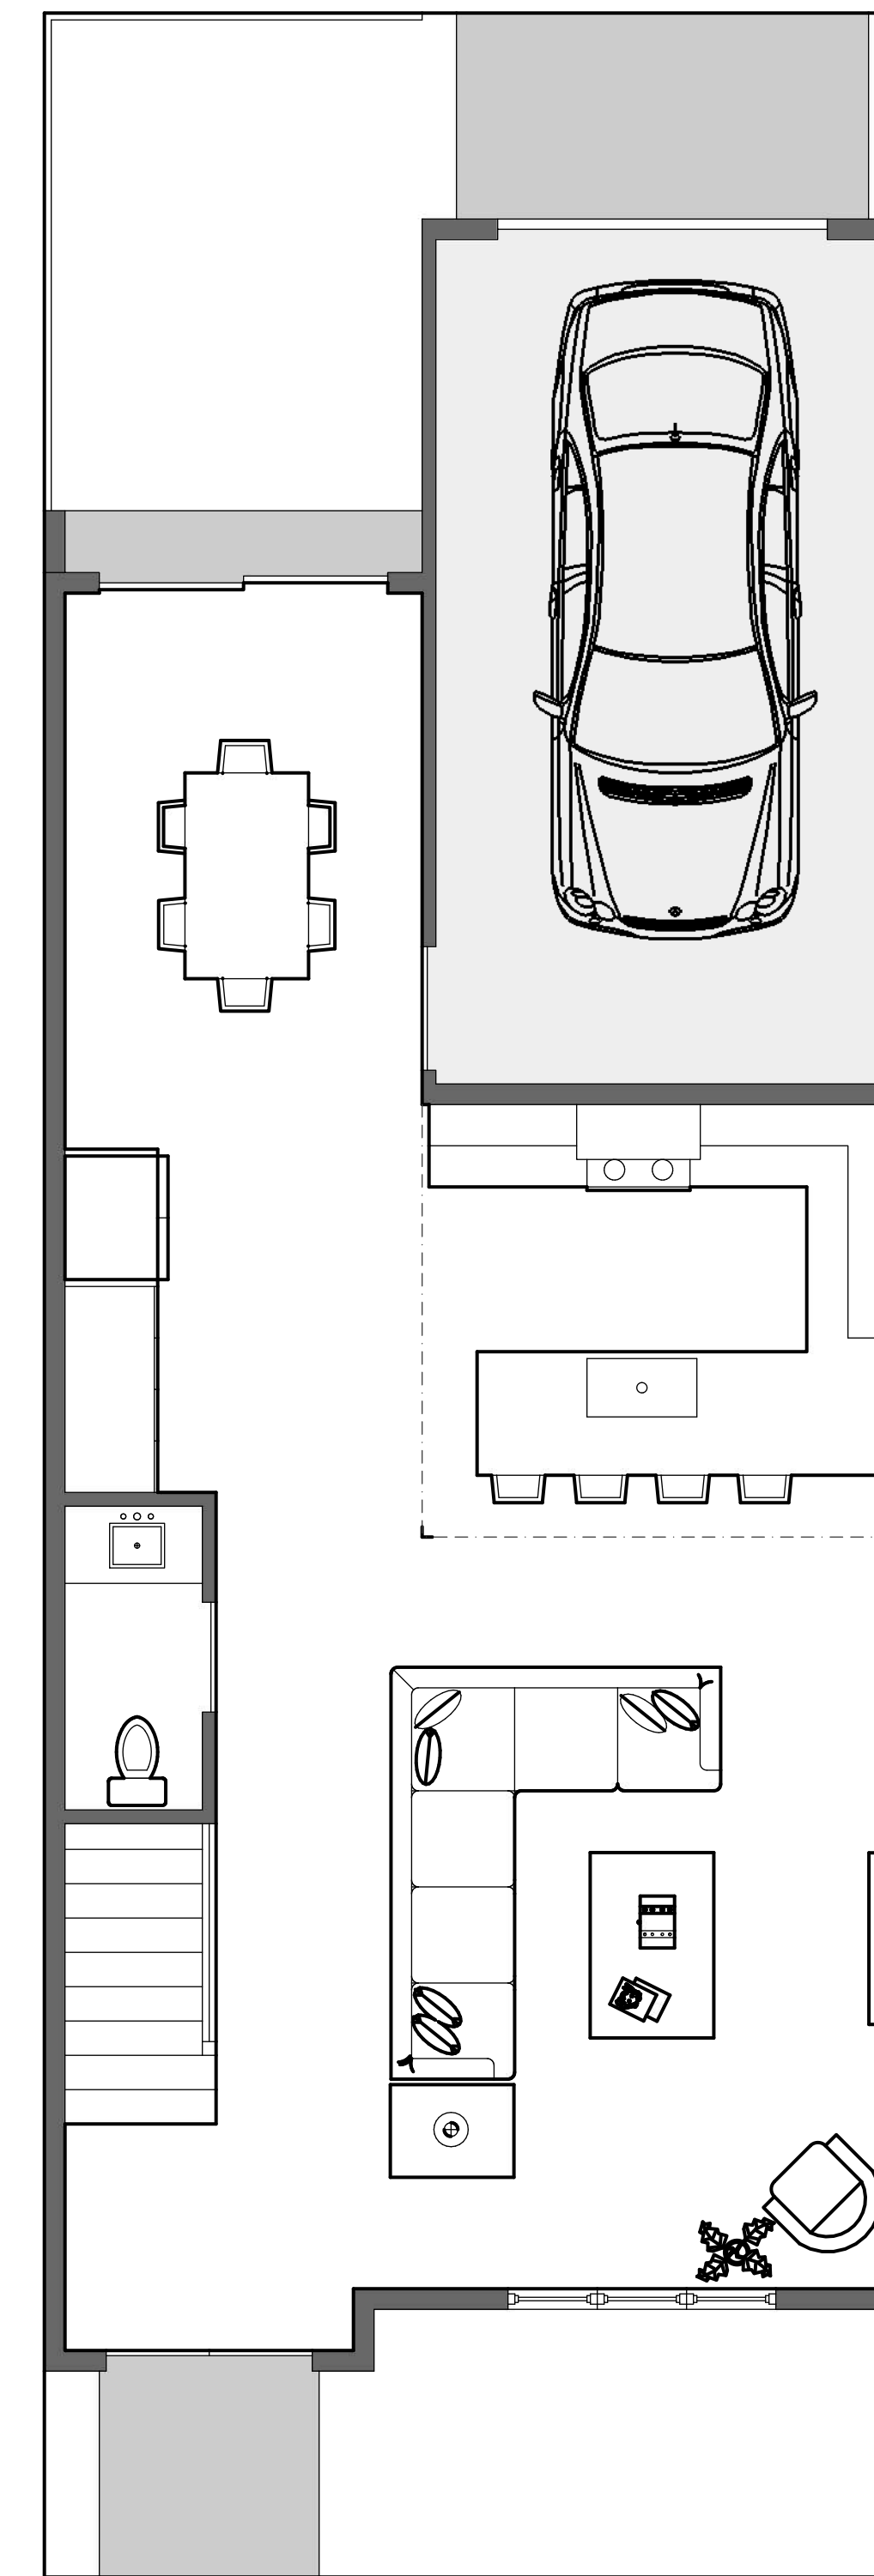

2-Story Townhome Concept

- Interior Unit -

3 Bedroom / 2.5 Bath

1,684 SqFt H&C

1,942 Sqft Total

1st Floor

Rooms and Dimensions

2nd Floor

PLAN - H

- The VUE in Celebration Pointe -

1st Floor

Furniture Concepts

2nd Floor

Scale: 1/4" = 1'