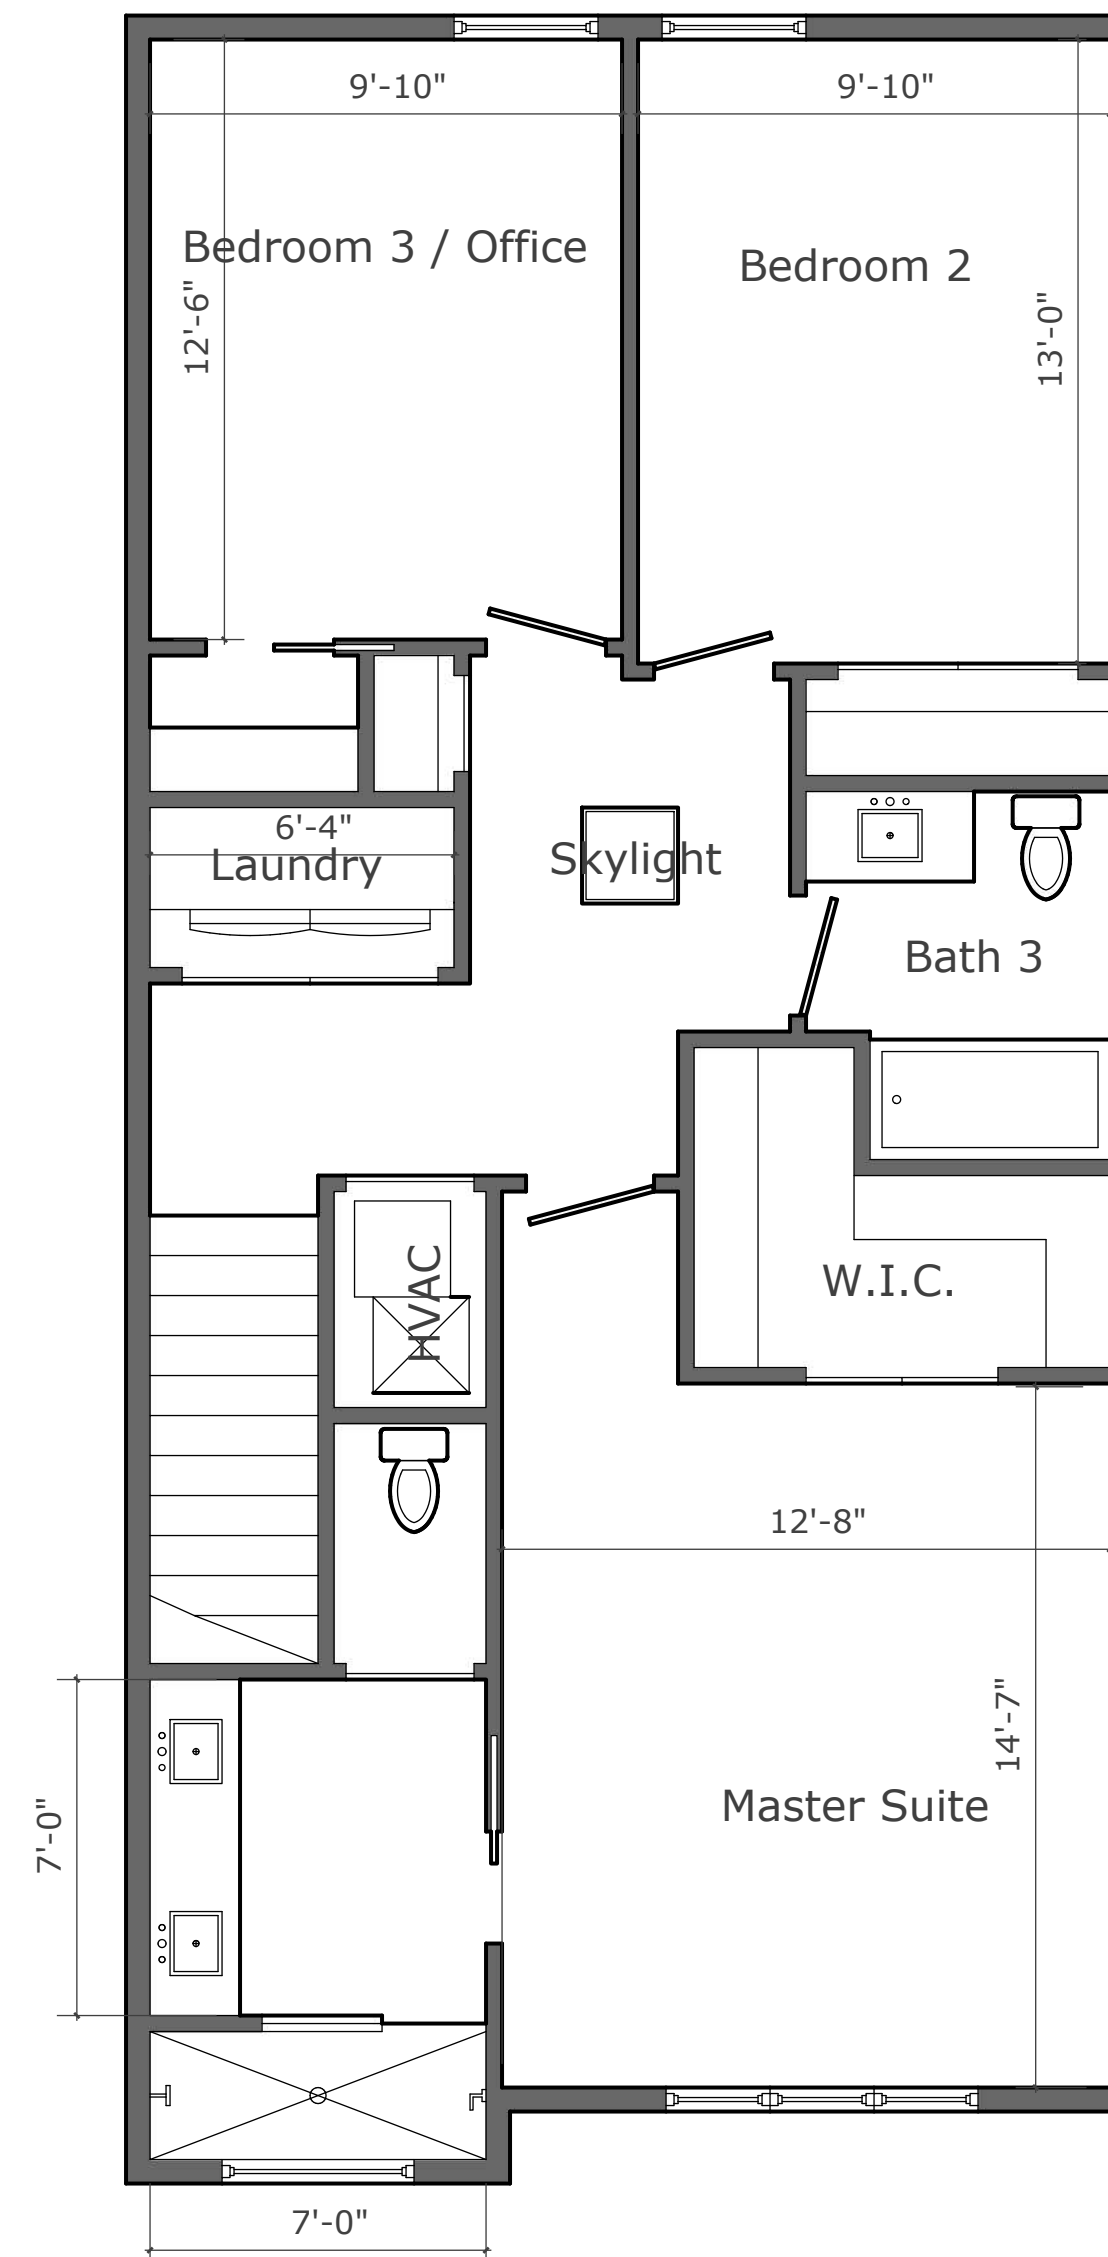

2-Story Townhome Concept

- Interior Unit -

3 Bedroom / 2.5 Bath

1,684 SqFt H&C

1,942 Sqft Total

1st Floor

Rooms and Dimensions

2nd Floor

PLAN - H

- The VUE in Celebration Pointe -

1st Floor

Furniture Concepts

2nd Floor

Scale: 1/4" = 1'