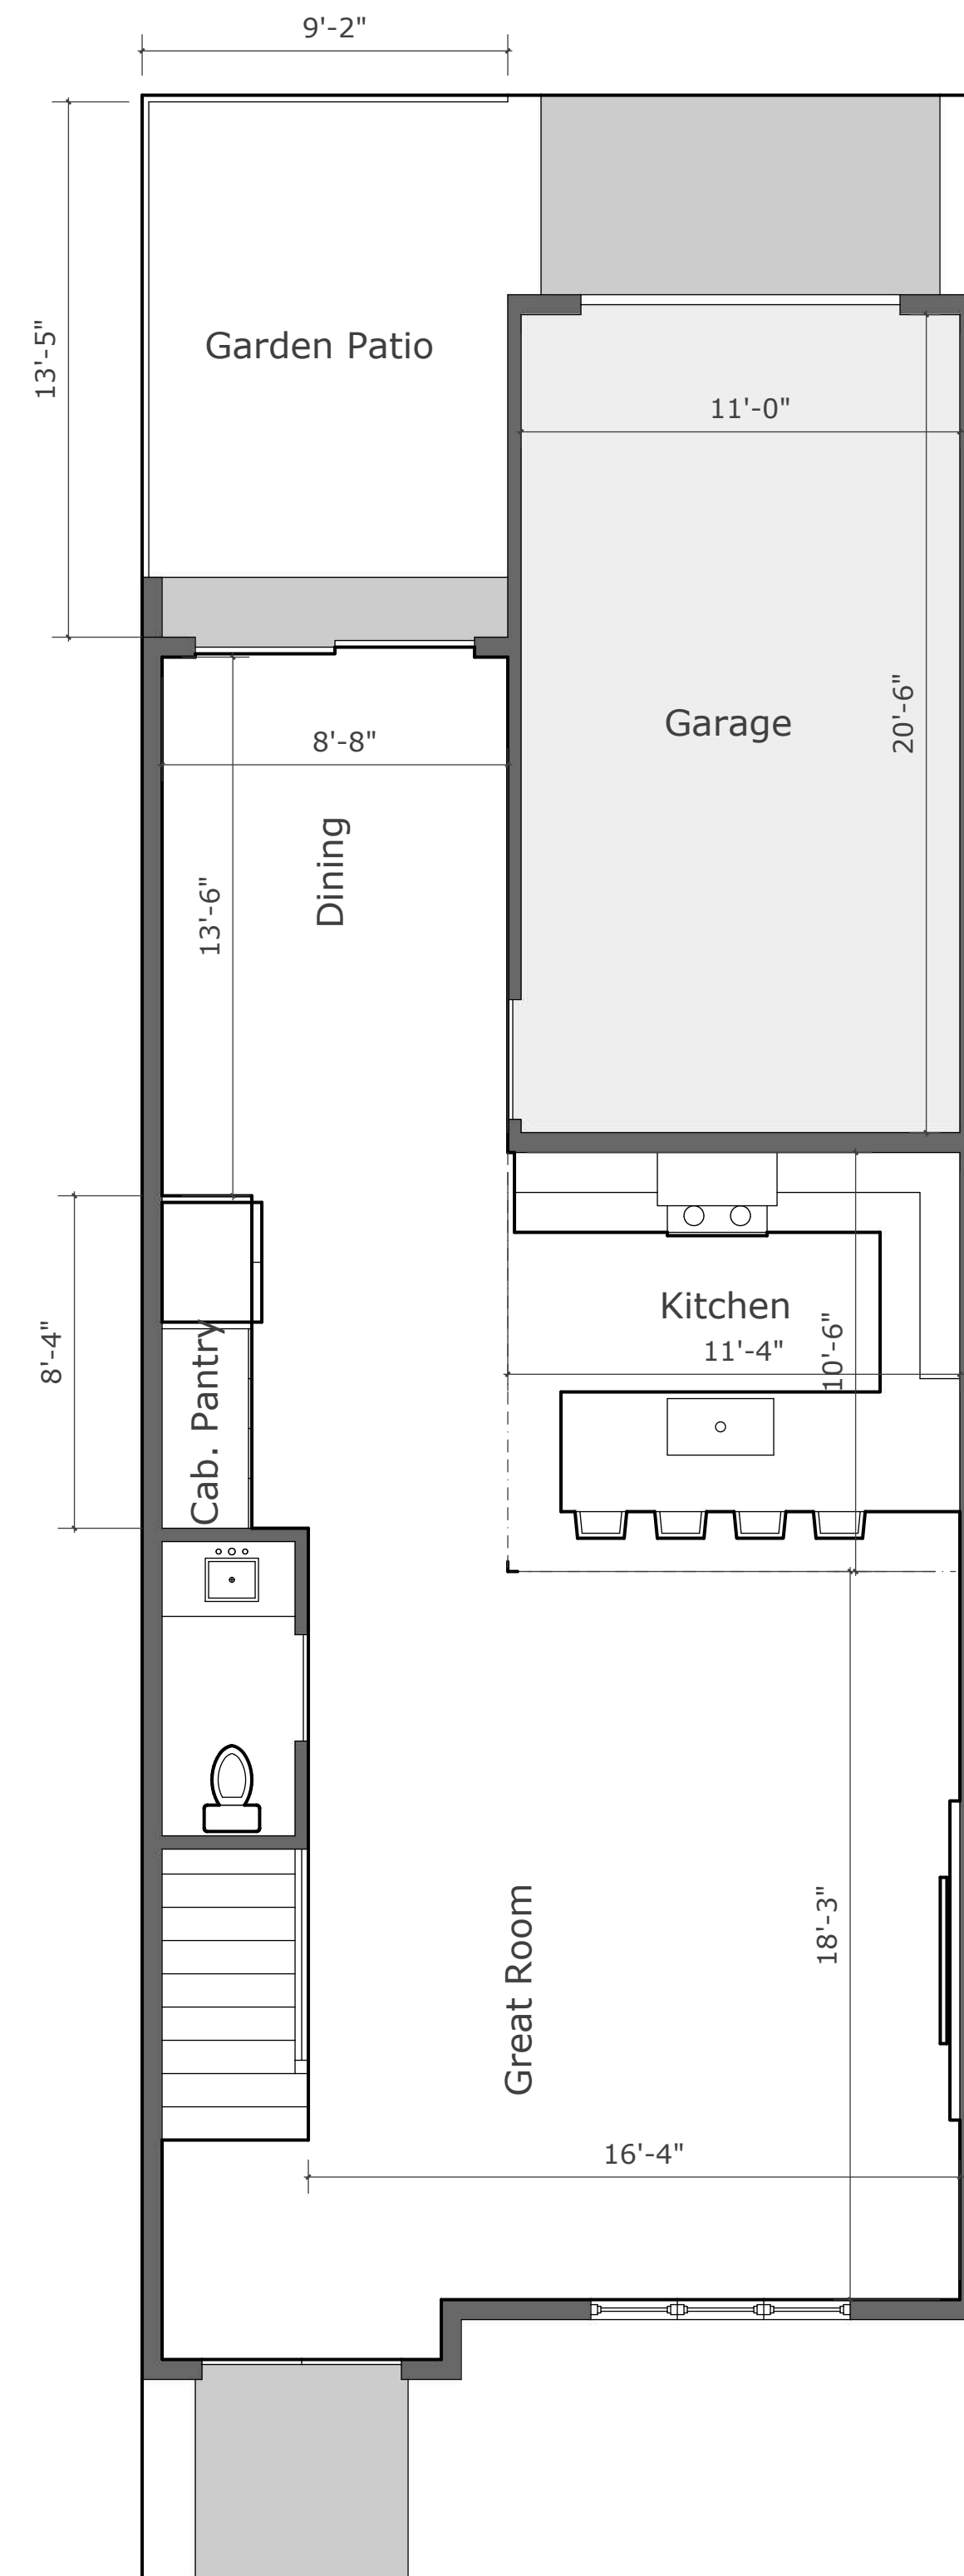

2-Story Townhome Concept

- Interior Unit -

3 Bedroom / 2.5 Bath

1,684 SqFt H&C

1,942 Sqft Total

1st Floor

Rooms and Dimensions

2nd Floor

PLAN - H

- The VUE in Celebration Pointe -

1st Floor

Furniture Concepts

2nd Floor

Scale: 1/4" = 1'