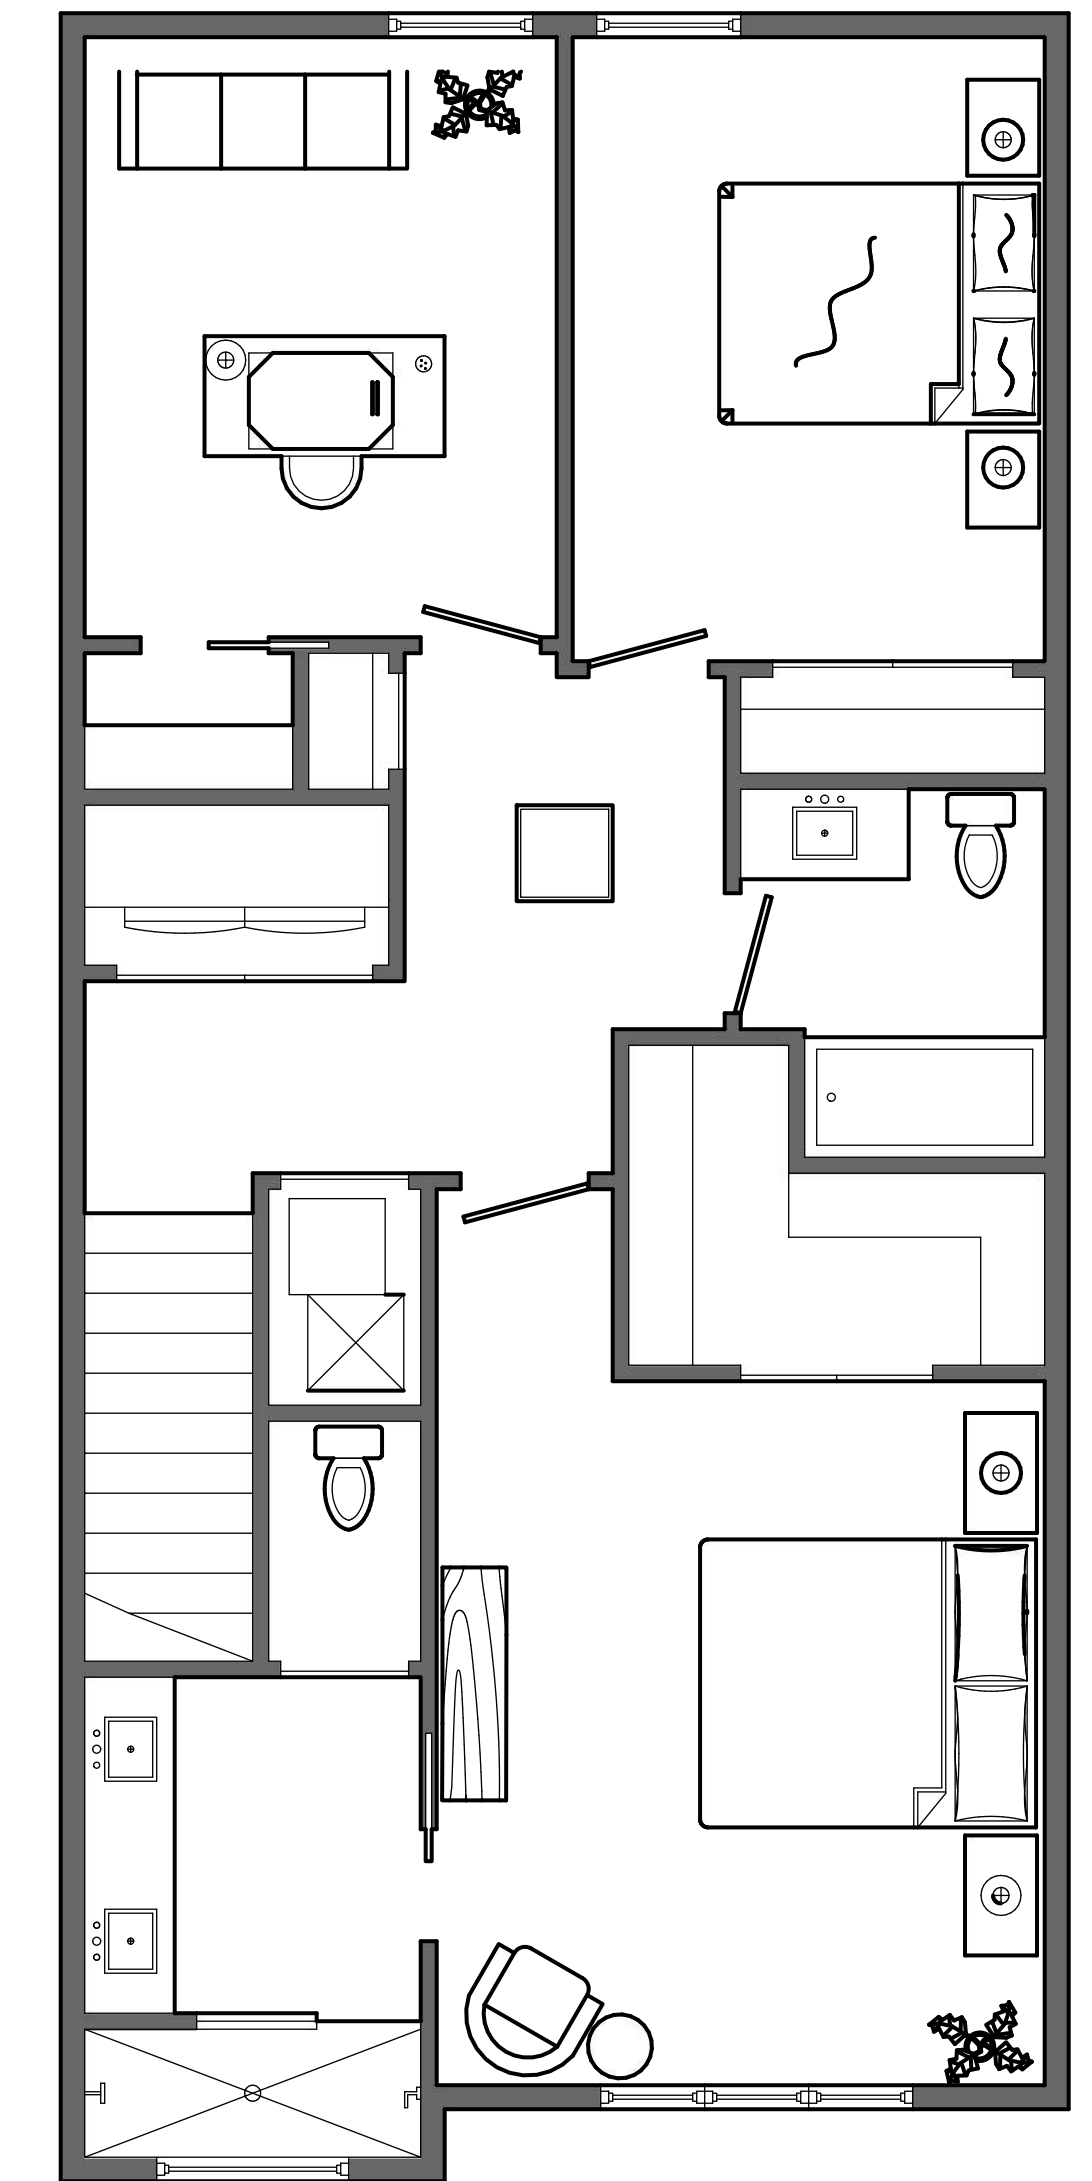

2-Story Townhome Concept

- Interior Unit -

3 Bedroom / 2.5 Bath

1,684 SqFt H&C

1,942 Sqft Total

1st Floor

Rooms and Dimensions

2nd Floor

PLAN - H

- The VUE in Celebration Pointe -

1st Floor

Furniture Concepts

2nd Floor

Scale: 1/4" = 1'